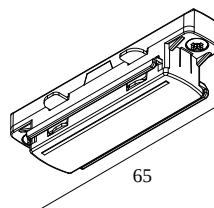

TRACK 1F ON CORNER 180°

27600 0210 B

AVAILABLE IN

BLACK 27600 0210 B

WHITE 27600 0210 W

 [View on website](#)

General info

LOCATION	indoor
INGRESS PROTECTION	IP20
WEIGHT (KG)	0.1

Electrical info

CLASS	I
--------------	---

For detailed installation instructions, please consult the manual : [27600_XXXX_HAND.pdf](#)

WHERE USED

27600 0020 TRACK 1F ON 2m

27600 0030 TRACK 1F ON 3m

Notes: